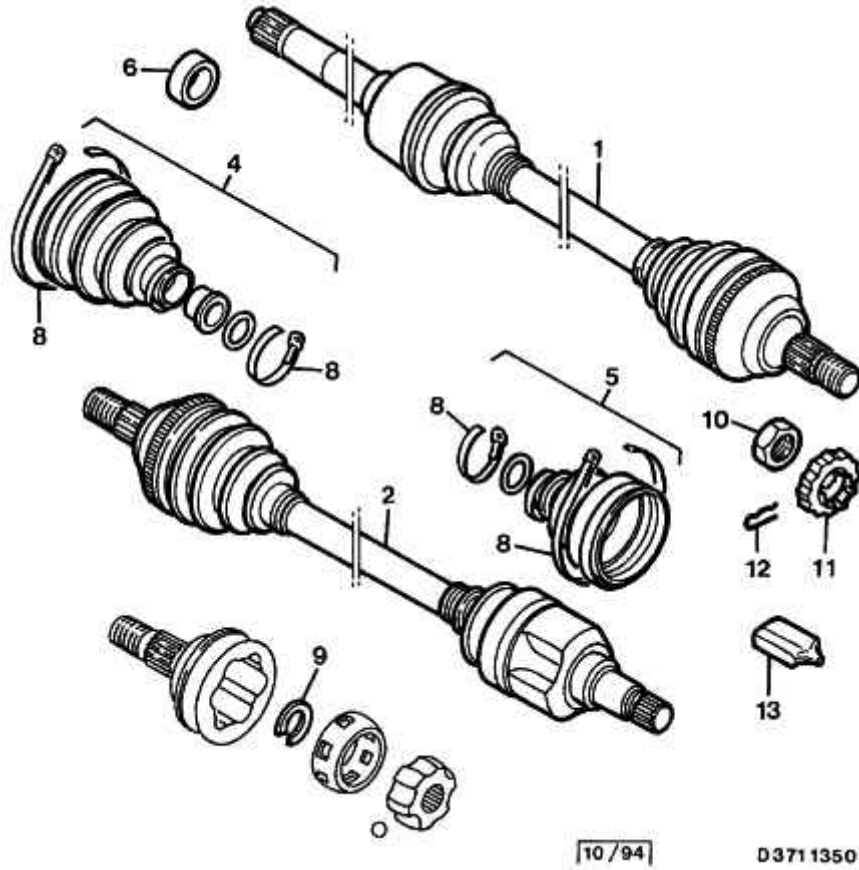

23/07/11 371135
DRIVE SHAFTS
1,905L AND 4X4

NOTE: AS REPLACEMENT PARTS, WE SUPPLY WITH THE ABS

01	3272 T1	NFP	01	DRIVE-SHAFT EXCHANGE LEFT MARKING 8GN63 8GN61 (8GN63) <i>- AGE >= 2</i>
02	3273 1L	NFP	01	DRIVE-SHAFT EXCHANGE RIGHT MARKING 8GN62 8GN64 (8GN64) <i>- AGE >= 2</i>
04	3293 91		02	DRIVESHAFT GAITER KIT <i>WHEEL SIDE (GAITER ID 9563146480/9604451080/9613556180)</i>
05	3293 59		02	DRIVESHAFT GAITER KIT <i>AXLE SIDE (MARK GAITER 9502508880)</i>
06	3248 04	NFP	01	DRIVE SHAFT BUSH LEFT 27 X 31,5 8
08	79 03 083 153		04	DRIVE SHAFT BOOT CLAMP LONG 240
09	96 995 619	NFP	02	TRANSMISSION SNAP RING
10	3297 00	RP 3297 33	04 01	WHEEL HUB FIXING NUT 24 X 150
11	3297 02	RP 3297 35	04 01	LOCKING NUT
12	3297 03		04	HOLDING PIN
13	3299 07		99	GREASE