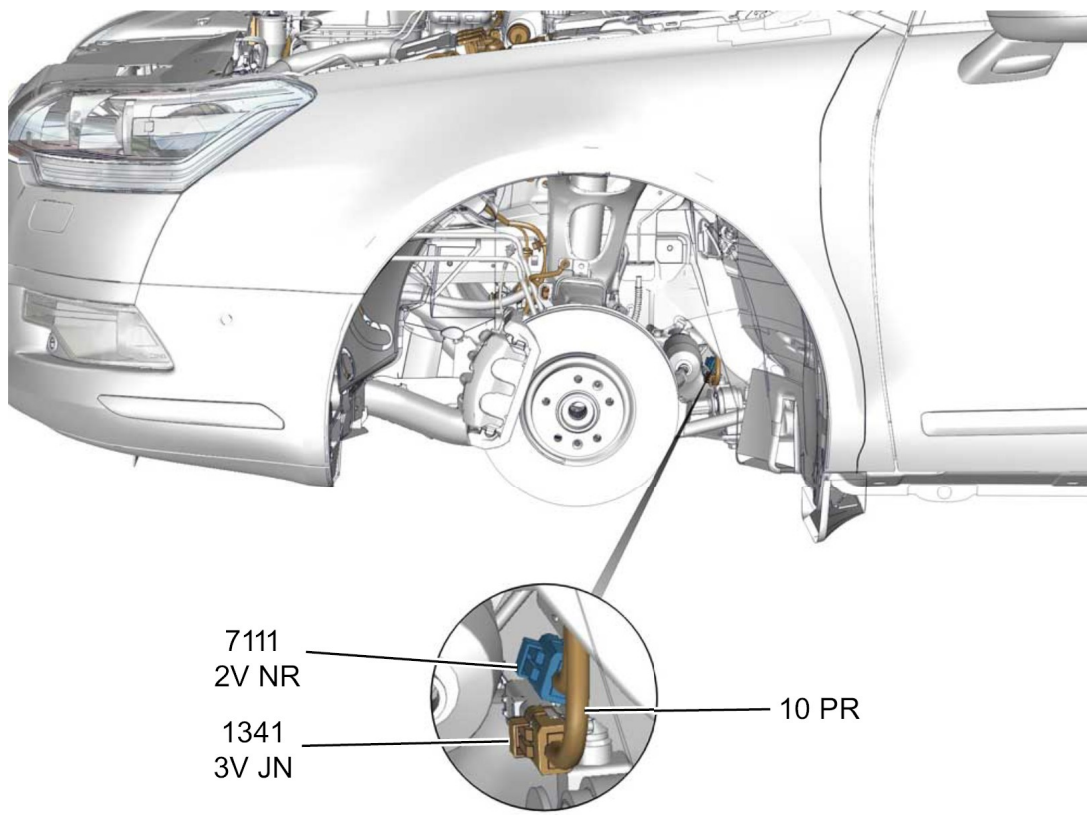

vehicle : C5 (X7)		OPR : 12315	
domain	driving assistance	function	power steering
component	7111 variable power steering proportional electrovalve		

null

d3cz1b5i

property of PSA Peugeot Citroën

04/10/2025

item code	description	information
7111	null	variable power steering proportional electrovalve

This document was created with the Win2PDF "Print to PDF" printer available at

<https://www.win2pdf.com>

This version of Win2PDF 10 is for evaluation and non-commercial use only.